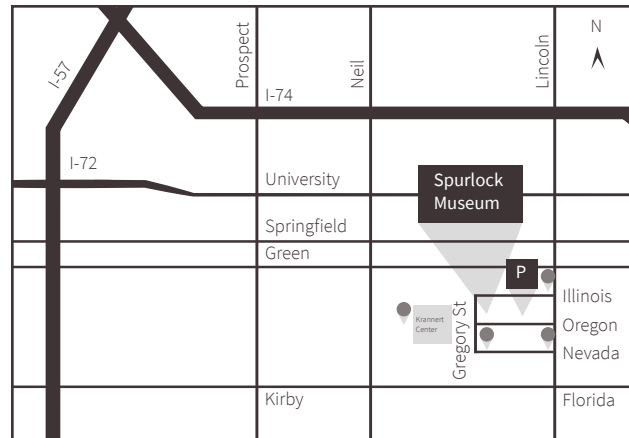

## Directions and Parking

The Spurlock Museum is located just off Lincoln Avenue on the east side of the University of Illinois campus. There are metered spaces on the street and in the small lot south of the building. The adjacent unmetered University lot D-22 has free parking after 5 pm and on weekends. Many CU-MTD bus routes stop nearby, including 2/20 Red, 8 Bronze, 10 Gold, 12/120 Teal, and 22/220 Illini. 📍